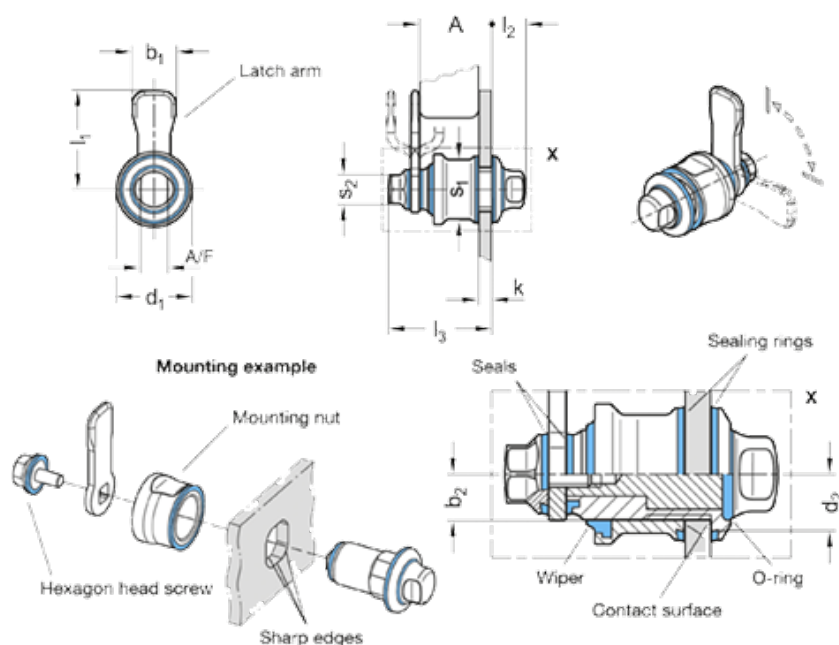

Article number: 20115030SW22VHE

Description: E+G Stainless steel latch GN 1150-VH-E
Hygienic Design

Measures

af = 13	kmax = 6
b2 = 10	kmin = 1.5
d1 = 30	la = 22
d2 = 13	s1 = 27
g = 211	s2 = 13
l1 = 45	
l2 = 15.3	
l3 = -	